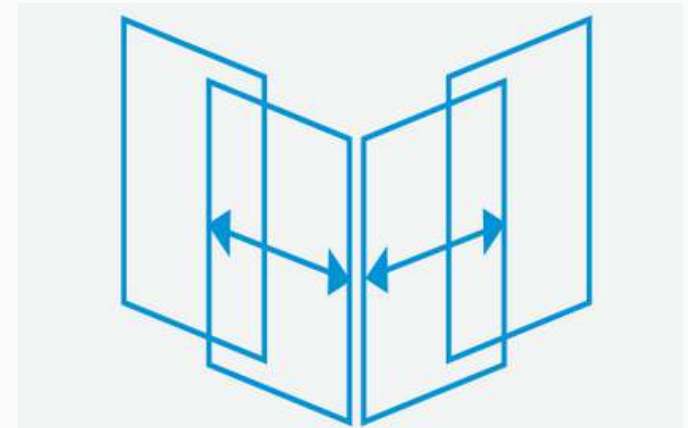

Semi-Frameless Sliding Shower Screens - 7500

Standard sizes and configurations

Bi-parting slider

90° slider

Corner entry