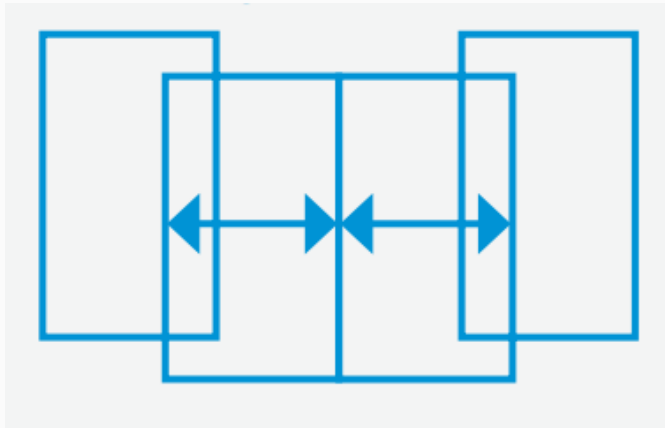

Semi-Frameless Sliding Shower Screens - 7500

Standard sizes and configurations

Bi-parting slider

90° slider

Corner entry