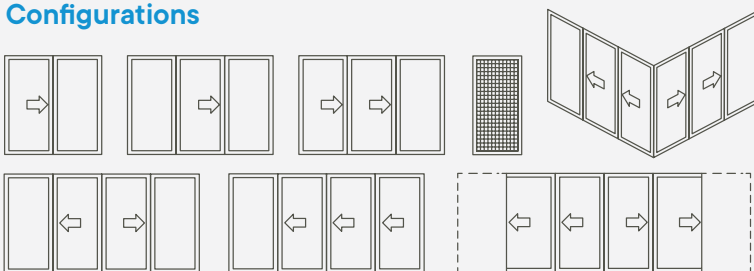

Finishes Available

- Anodised
- Powder coated range
- Woodgrain

Configurations

MAXIMUM RECOMMENDED SIZES

	Std Rail	HD Rail
Height	3000mm	3000mm
Width	1750mm	2500mm
Weight	Up to 300kg	

FRAME DIMENSIONS

Depth	100mm or 150mm
Height	44mm, 50mm or 80mm