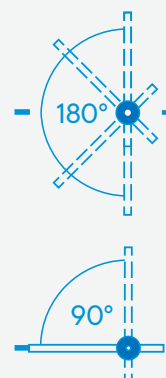

Semi Frameless Shower Screens – 5051

Perimeter framed pivoting shower screen with a frameless door

Magnetic door latch mechanism

Specifically designed magnetic door latch. No moving parts results in trouble free, whisper quiet operation

Low maintenance

Smooth contoured profiles minimises soap and residue accumulation

Features

- 180° door swing enables both inward and outward opening maximising area use
- Sleek contoured profiles
- Individually measured to suit your bathroom
- Choice of clear or patterned 6mm toughened Grade A Safety Glass

Standard Colours*

	Pearl White
	Matt Silver
	Polished Silver
	Black

* Extended colour range available on request

Standard Handle

Match the contours of the shower screen with the square fingerpull in an aluminium powder coated finish.

Door Swing