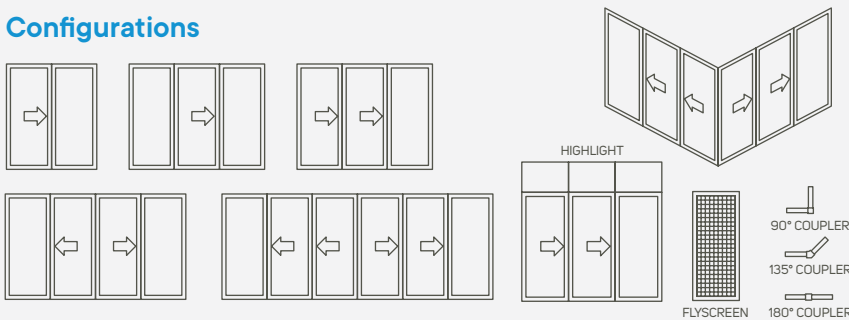

As part of the Trend Series, it can be integrated with a complementary selection of sliding, awning and double hung windows to provide a total window solution.

Features and Benefits

- 101.6mm Framing System
- Single and double glazed options
- Highlight option available on selected configurations
- Standard and low profile sill options
- Self draining sill design
- Integrated insect and security screening options
- Custom design hardware options
- Standard and mortice lock options
- Cavity slider options
- Corner sliding configuration options

Finishes Available

- Anodised
- Powder coated range
- Woodgrain

Configurations

MAXIMUM RECOMMENDED SIZES

Height	2700mm
Width	1200mm STD 1500mm HD
Weight	160kg

FRAME DIMENSIONS (DEPTH)

Option 1 Sill	101.6 x 50mm STD
Option 2 Sill	101.6 x 62mm HP
Option 3 Sill	101.6 x 19mm LP