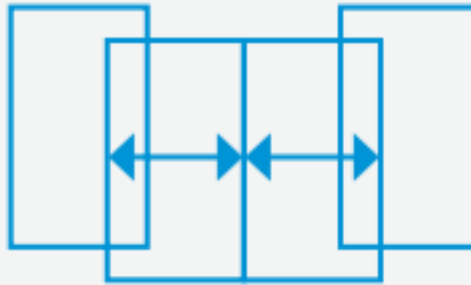

Tri-Slider Shower Screens

Standard sizes and configurations

Inline slider

Bi-parting slider

90° return